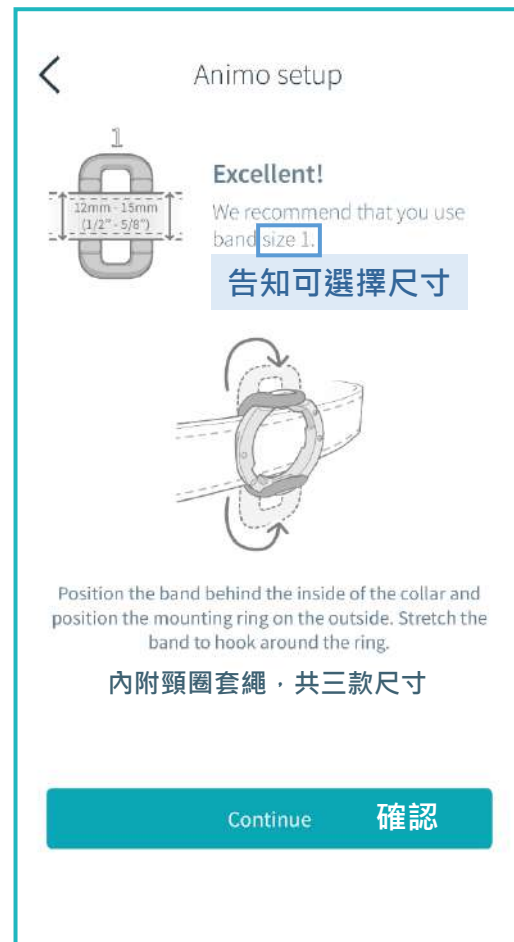

2.4 電池安裝

電池安裝說明

按照圖示操作，將內附電池安裝上本產品

2.5 頸圈安裝

配對 Animo 智能狗狗扣

搜尋本產品進行配對
進入頸圈安裝圖示

點〔連結本產品到寵物〕

頸圈設置

設定頸圈尺寸，照指示操作輸入狗狗資訊

頸圈安裝

將本產品安裝在頸圈上，按照圖示擺放位置

< Animo setup

Place Animo into the mounting ring and twist to lock it securely into place.

按照圖示將本產品放置在項圈上

Continue 確認

< Animo setup

Check your Animo orientation

Always ensure the Animo is securely fitted, with the Paw pointing towards your dog's head. If it is not, the data it reports may not be inaccurate.

**務必請按照圖示方向放置
顛倒或歪斜可能會造成量問題**